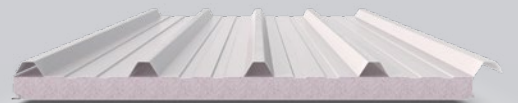

### OPTIONS AVAILABLE

Choose from either the Cooldek Classic or the Cooldek CGI roof profiles. There are five insulation thicknesses to choose from; 50, 75, 100, 125 and 150mm. The topside colour choices include a wide range of popular colours to help you integrate your patio into existing colour schemes. The underside is available in White.

#### PROFILE CROSS SECTIONS

50mm COOLDEK CGI PANEL

50mm COOLDEK CLASSIC PANEL

Coverage: 1000mm

Both profiles are available in 50, 75, 100, 125 or 150mm insulation thickness.

NOTE: All Cooldek sheets are provided at minimum length of 2000mm. Where Cooldek sheets of less than 2000mm are required they will need to be cut on site.