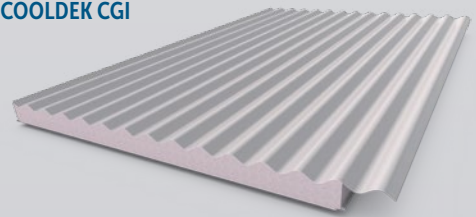

COOLDEK CGI