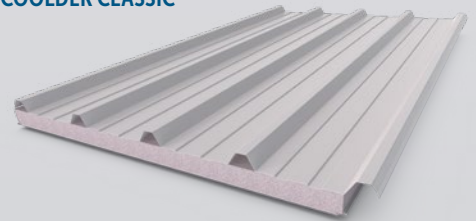

COOLDEK CLASSIC